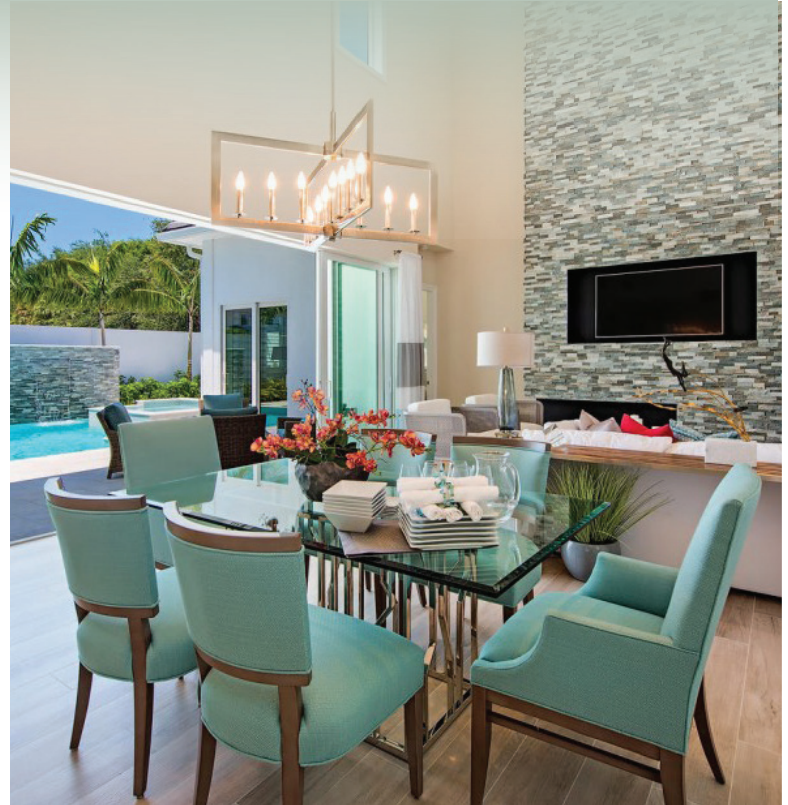

CLIVE | DANIEL
HOME

Model Home Tour

Welcome to the Clive Daniel Home Annual Model Home Tour

Thursday, March 22nd

from 9am - 5pm

We are excited to showcase these stunning model homes created by the area's foremost builders and developers...and we are thrilled to introduce you to some of the most exciting properties in SW Florida!

Models Coming Soon!

- *Messina Model II*
by *FrontDoor Communities, Naples*
- *Grandview at Bay Beach*
by *London Bay Homes, Fort Myers*
- *Gulfshore Blvd. Custom Home*
by *Limitless Development, Olde Naples*
- *Grenada Model, Windward Isles*
Seagate Development, Naples
- *Cambria Model, Fiddlers Creek*
by *Stock Development, Naples*
- *Gardenia II Model, Pine Ridge Estates*
by *Stock Development, Naples*
- *Longwater Model*
by *Frank R. Jenkins Custom Homes, Fort Myers*
- *Town & River Model, Town & River*
by *Frank R. Jenkins Custom Homes, Fort Myers*
- *Residence at Mercato, Naples*
-*Le Jardin II Model & Le Ciel II Model*
by *Lutgert Companies, Naples*
- *SGM Building Group/ Rocky Patel Luxury Living*
-*1230 Gulfshore & 1240 Gulfshore*