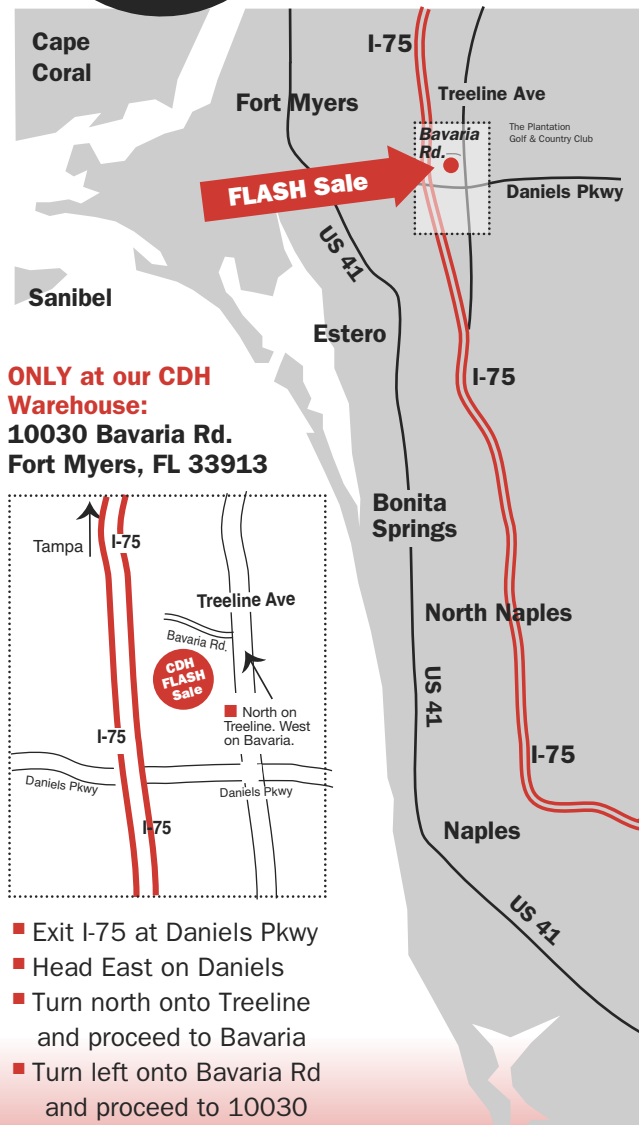

- **Extra 15% OFF** Accessories
- **Extra 15-30% OFF** In-Stock Area Rugs

Prior purchases and Michael Aram excluded.

ONLY at our CDH Warehouse:
10030 Bavaria Rd.
Fort Myers, FL 33913

- Exit I-75 at Daniels Pkwy
- Head East on Daniels
- Turn north onto Treeline and proceed to Bavaria
- Turn left onto Bavaria Rd and proceed to 10030